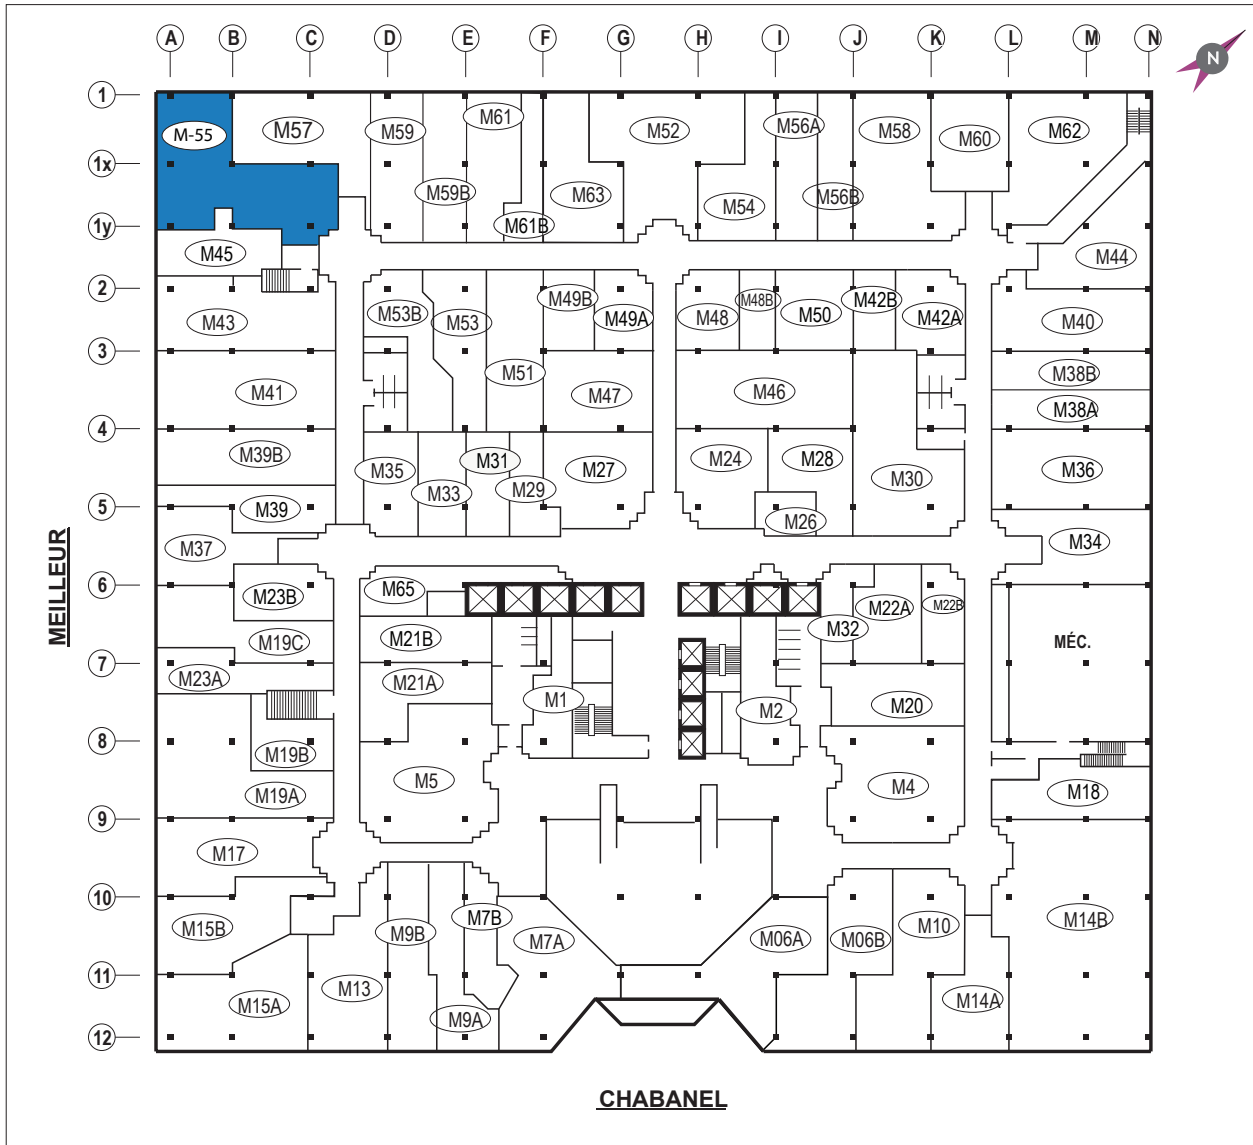

PLAN DE LOCATION

MEZZANINE

PIEDS CARRÉS 2,420