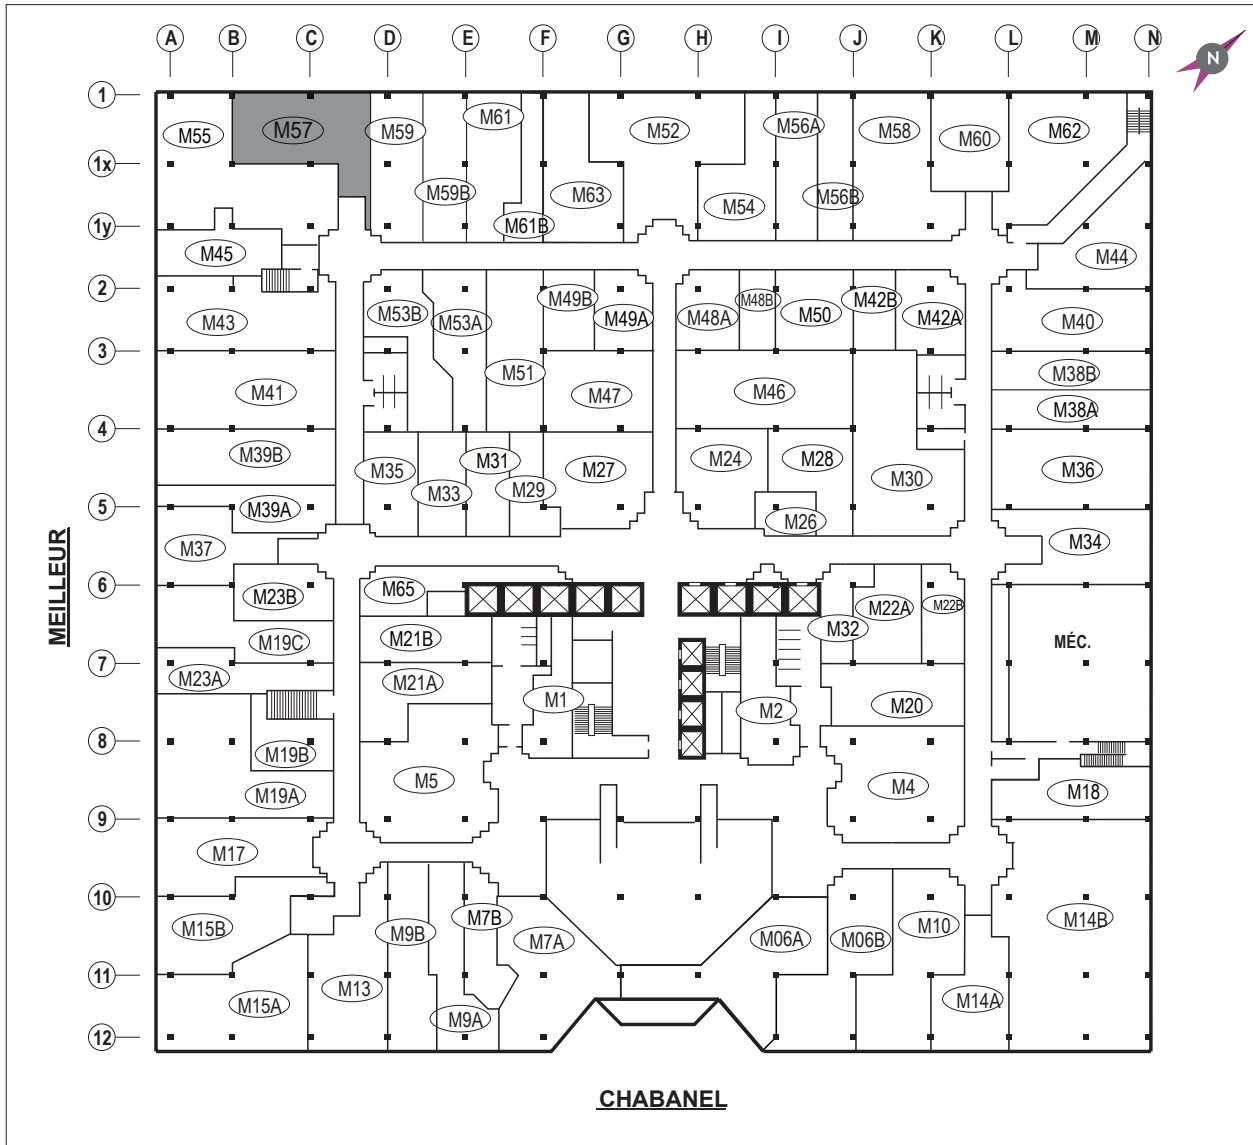

PLAN DE LOCATION

MEZZANINE

SUITE # PIEDS CARRES

M57